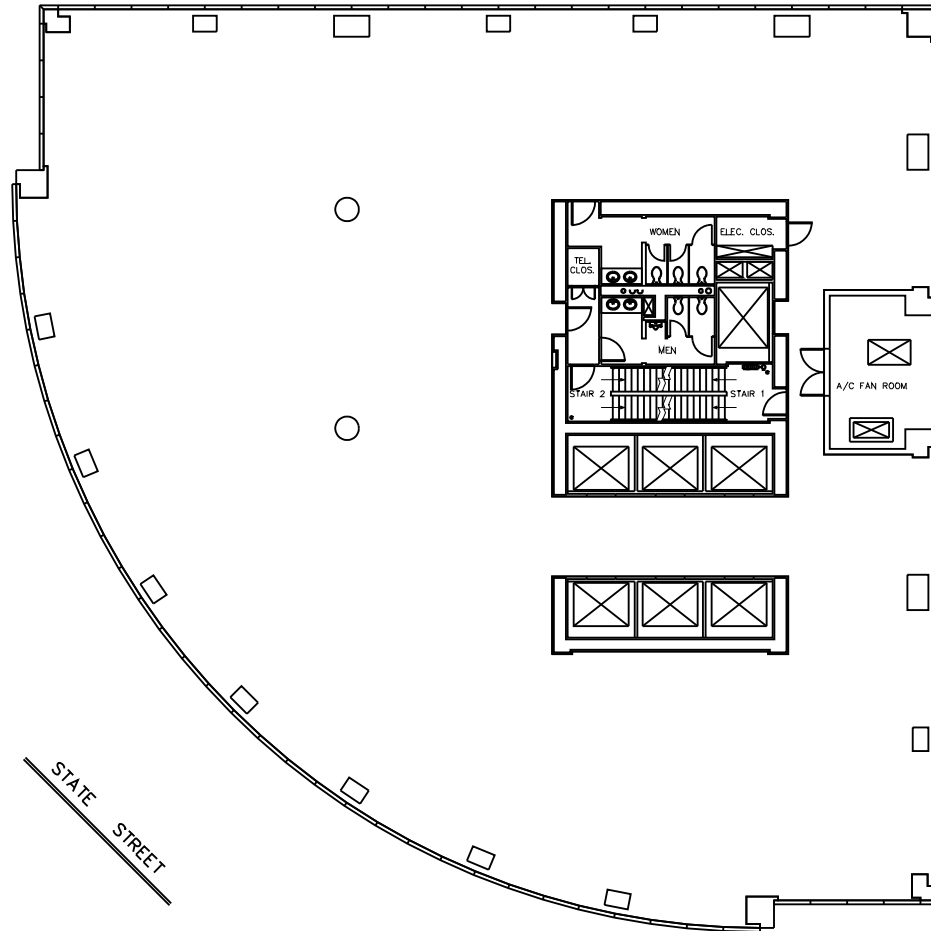

PEARL STREET

RMS
RESOURCE MANAGEMENT SERVICES

IN AFFILIATION WITH

DESIGN CONSORTIUM

- 149 Madison Avenue
- New York, NY 10016
- Telephone: 212-632-6763
- Fax: 212-683-4986
- info@dc2ny.com

SCALE:
0 4' 12' 24'

ALL DIMENSIONS ARE APPROXIMATE AND ARE SUBJECT TO NORMAL BUILDING VARIANCES.

17 STATE STREET 28TH FLOOR

RFR
RFR REALTY LLC