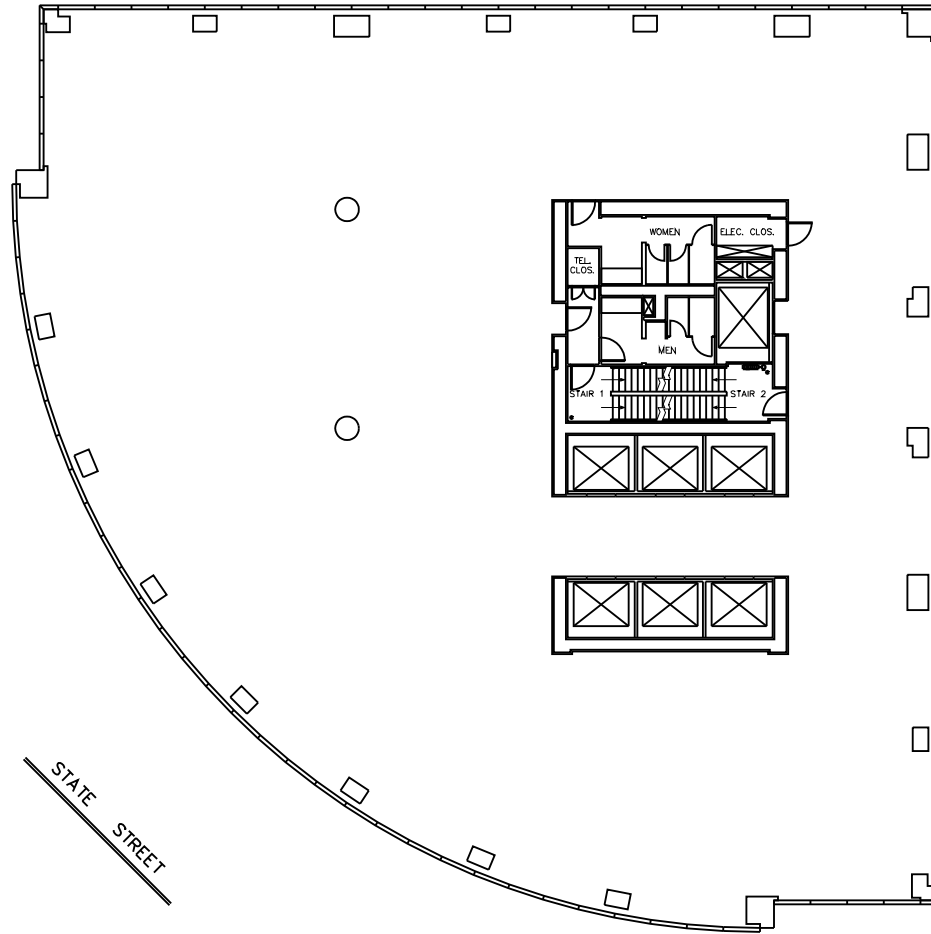

PEARL STREET

RMS
RESOURCE MANAGEMENT SERVICES

IN AFFILIATION WITH

- 149 Madison Avenue
- New York
- NY 10016
- Telephone
- 212-632-6763
- Fax 212-683-4986
- info@r2spg.com

DESIGN CONSORTIUM

SCALE:
0 4' 12' 24'

ALL DIMENSIONS ARE APPROXIMATE AND ARE SUBJECT TO NORMAL BUILDING VARIANCES.

17 STATE STREET
27TH FLOOR

RFR
RFR REALTY LLC