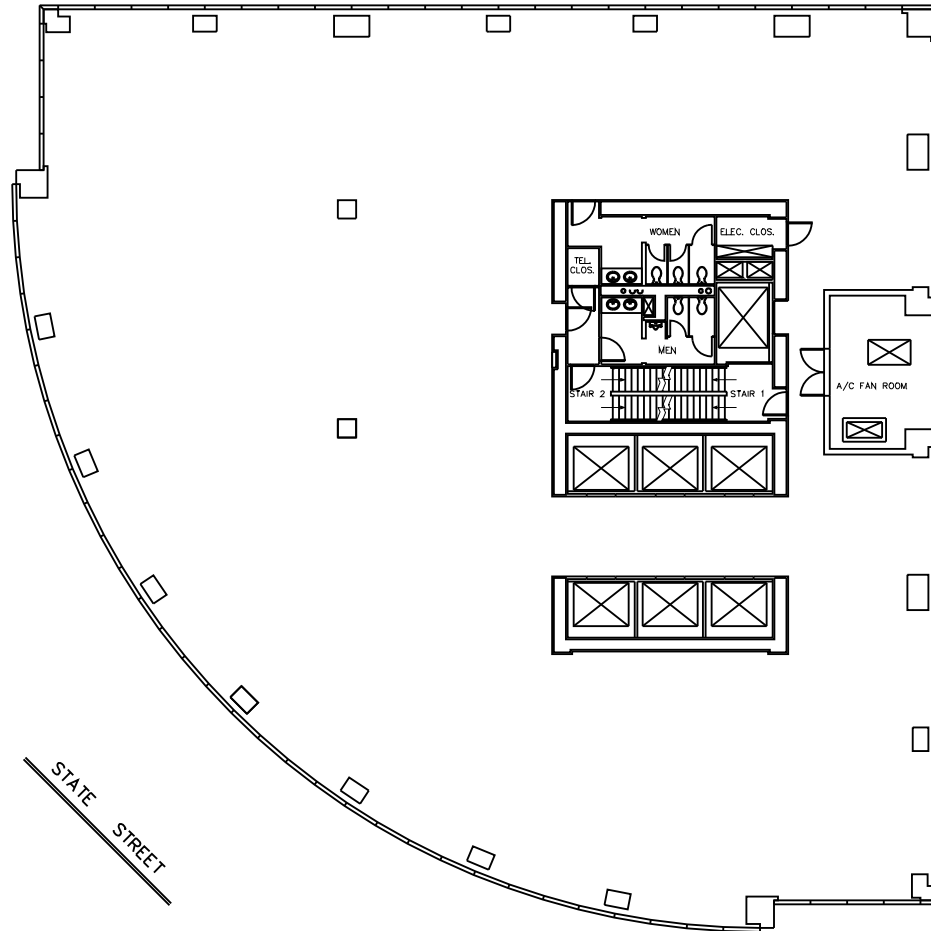

PEARL STREET

STATE STREET

RMS
RESOURCE MANAGEMENT SERVICES

IN AFFILIATION WITH

- 149 Madison Avenue
- New York
- NY 10016
- Telephone
- 212-632-6763
- Fax 212-683-4986
- info@rms2.com

DESIGN CONSORTIUM

SCALE:
0 4' 12' 24'

ALL DIMENSIONS ARE APPROXIMATE AND ARE SUBJECT TO NORMAL BUILDING VARIANCES.

17 STATE STREET
26TH FLOOR

RFR
RFR REALTY LLC