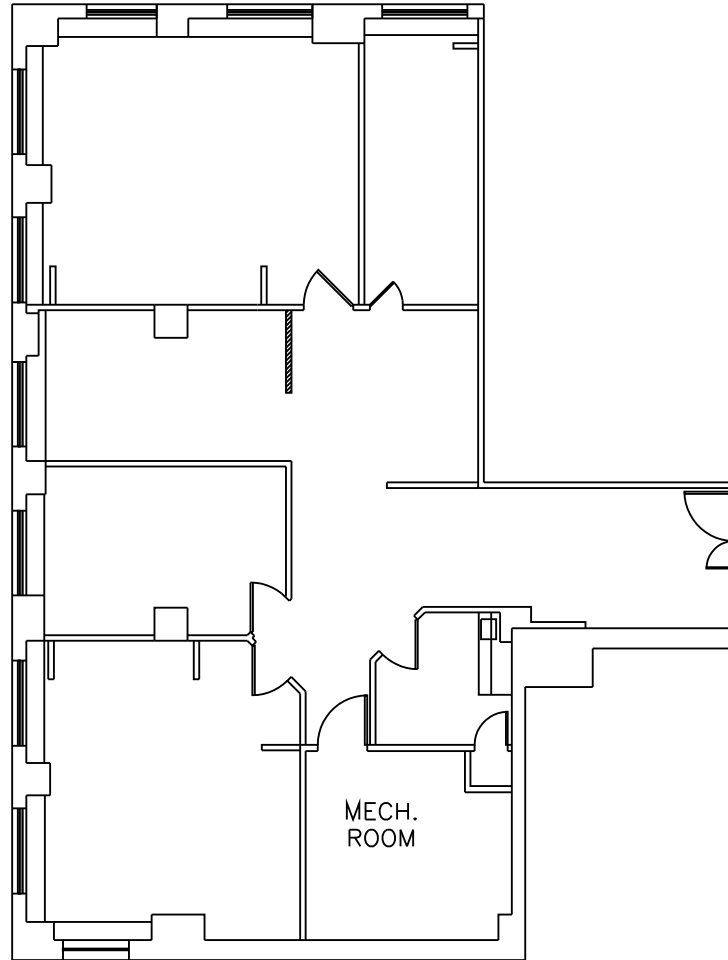

EAST 40TH STREET

MADISON AVENUE

275 MADISON AVENUE
PART 17TH FLOOR

RMS
RESOURCE MANAGEMENT SERVICES

- 149 Madison Avenue
- New York, NY 10016
- Telephone: 212-632-6753
- Fax: 212-683-4896
- info@rms2sgpa.com

IN AFFILIATION WITH

DESIGN CONSORTIUM

ALL DIMENSIONS ARE APPROXIMATE AND ARE SUBJECT TO NORMAL BUILDING VARIANCES.

RFR

RFR REALTY LLC