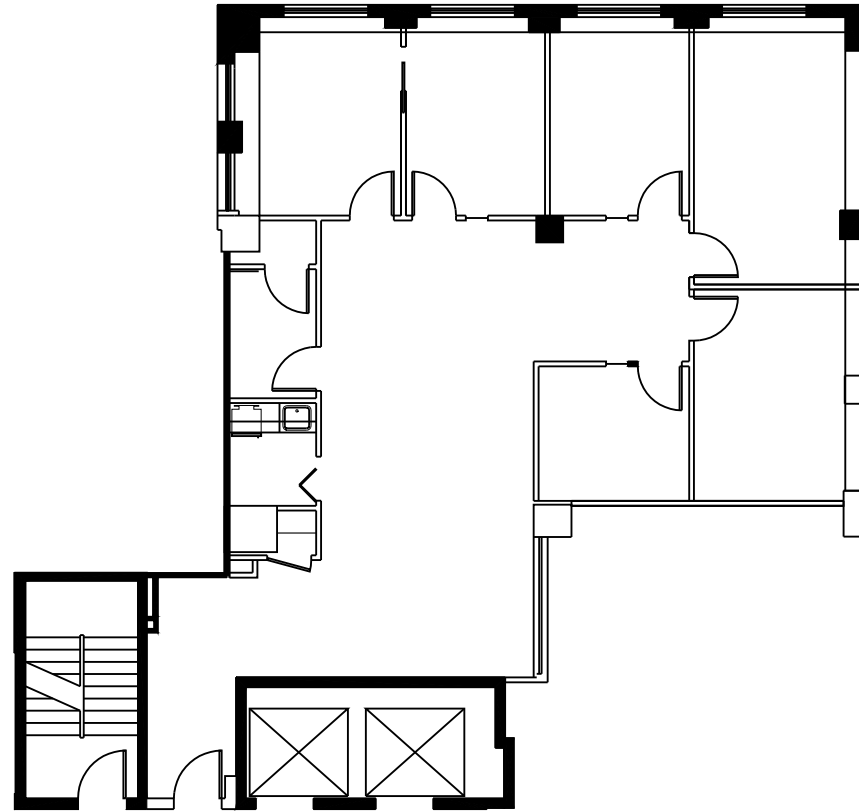

EAST 40TH STREET

275 MADISON AVENUE
12TH FLOOR
SUITE 1203

RMS

RESOURCE MANAGEMENT SERVICES

- 149 Madison Avenue
- New York, NY 10016
- Telephone: 212-632-6753
- Fax: 212-683-4096
- info@r2spg.com

IN AFFILIATION WITH

DESIGN CONSORTIUM

ALL DIMENSIONS ARE APPROXIMATE AND ARE SUBJECT TO NORMAL BUILDING VARIANCES.

RFR
RFR REALTY LLC